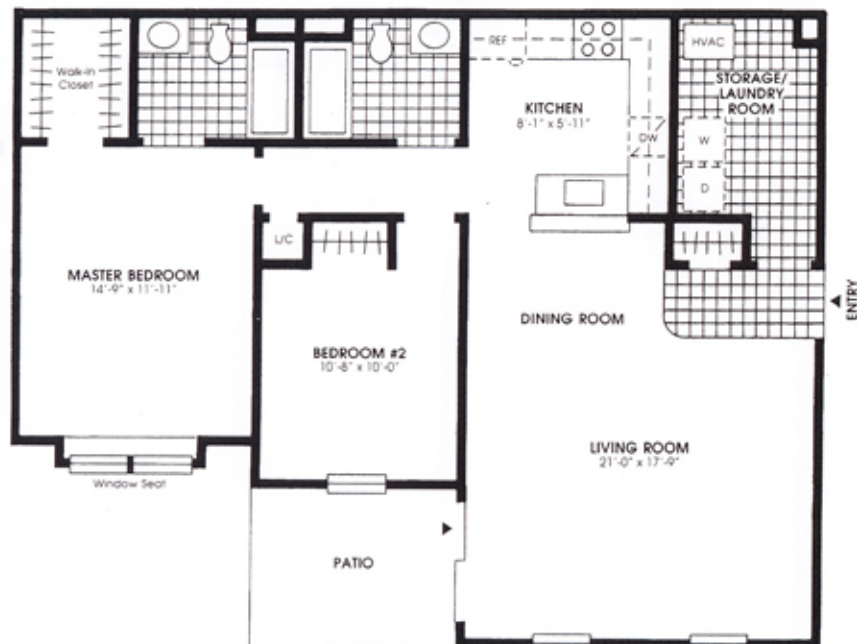

1st Floor Interior (1106 sq. ft.)

**Two Bedroom
Two Bath
Interior Unit**
Available on
First Floor
1,106 Sq. Ft.

**Floor plan and elevation details vary depending on model and building type and are not necessarily built exactly as indicated. Continuing a policy of research and development, Fieldstone Associates L.P. must reserve the right to make modifications in design, terms and products without notice or obligations. The design and documents of the Fieldstone Associates L.P. community are copyrighted. We have enforced and will continue to enforce our federal copyrights to protect our investment.*

*Fieldstone Associates L.P. is not responsible for any errors and/or omissions.
All sizes and sq. ft. are approximate and for identification purposes only.*

For More Information Contact:

100 Ramapo Trail Allentown, PA 18104